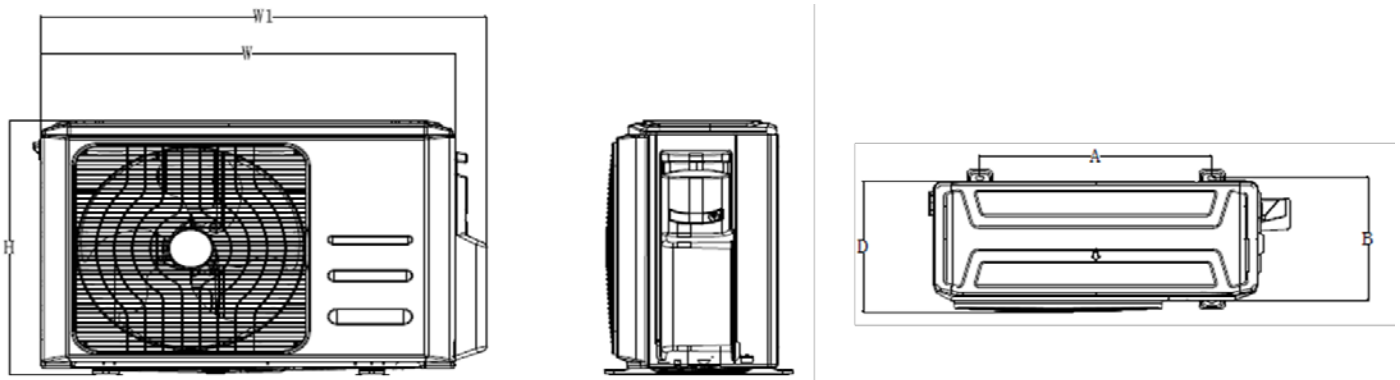

### ACCESSORIES

Wired Control	Model#	120G1
Interface Kit	Model#	Interface Kit for 120G1
Installation Kit	Model#	Installation Kit 1

### Midea America Corp.

5 Sylvan Way, Parsippany, NJ 07054  
P: (973) 539-5330 - F: (973) 539-5336  
[www.midea.com/us](http://www.midea.com/us)

Dimensions	Width	Depth	Height
Inches	31 8/9	7 7/8	11 6/8

Dimensions	Width	Width 1	Depth	Height	A	B
Inches	31 1/2	34 5/16	13 1/8	21 3/4	20 1/4	13 3/8