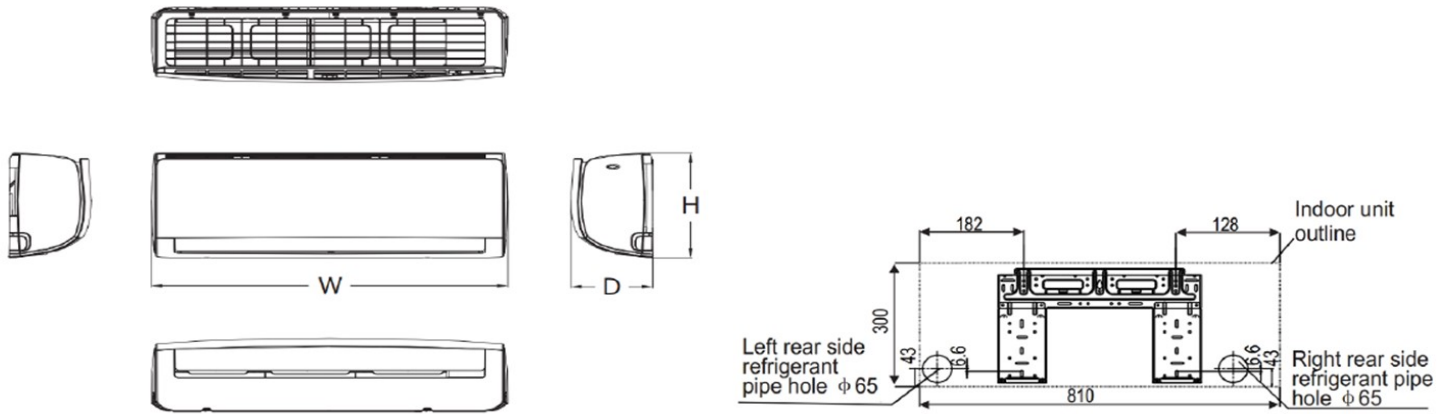

### OUTDOOR UNIT DIMENSIONS

Dimension(WxDxH)	inch	(31.5X13.1X21.8)
Packaging (WxDxH)	inch	(36.22X15.35X24.21)
Net/Gross weight	lbs.	87/93

### Midea America Corp.

5 Sylvan Way, Parsippany, NJ 07054  
P: (973) 539-5330 - F: (973) 539-5336  
[www.midea.com/us](http://www.midea.com/us)

Dimensions	Width	Depth	Height
Inches	31 8/9	7 7/8	11 6/8

Dimensions	Width	Width 1	Depth	Height	A	B
Inches	31 1/2	34 5/16	13 1/8	21 3/4	20 1/4	13 3/8