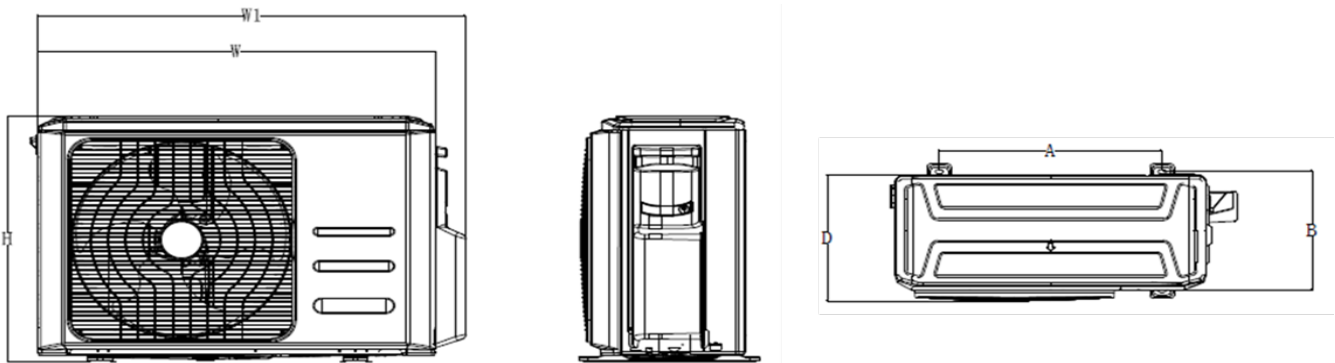

### ACCESSORIES

Wired Control	Model#	120G1
Interfscce Kit	Model#	Interface Kit for 120G1
Installation Kit	Model#	Installation Kit 3

### Midea America Corp.

5 Sylvan Way, Parsippany, NJ 07054  
P: (973) 539-5330 - F: (973) 539-5336  
[www.midea.com/us](http://www.midea.com/us)

Dimensions	Width	Depth	Height
Inches	42 7/8	9 1/4	13 2/8

Dimensions	Width	Width 1	Depth	Height	A	B
Inches	40 1/2	40 5/8	16 1/8	31 6/8	26 1/2	15 7/8