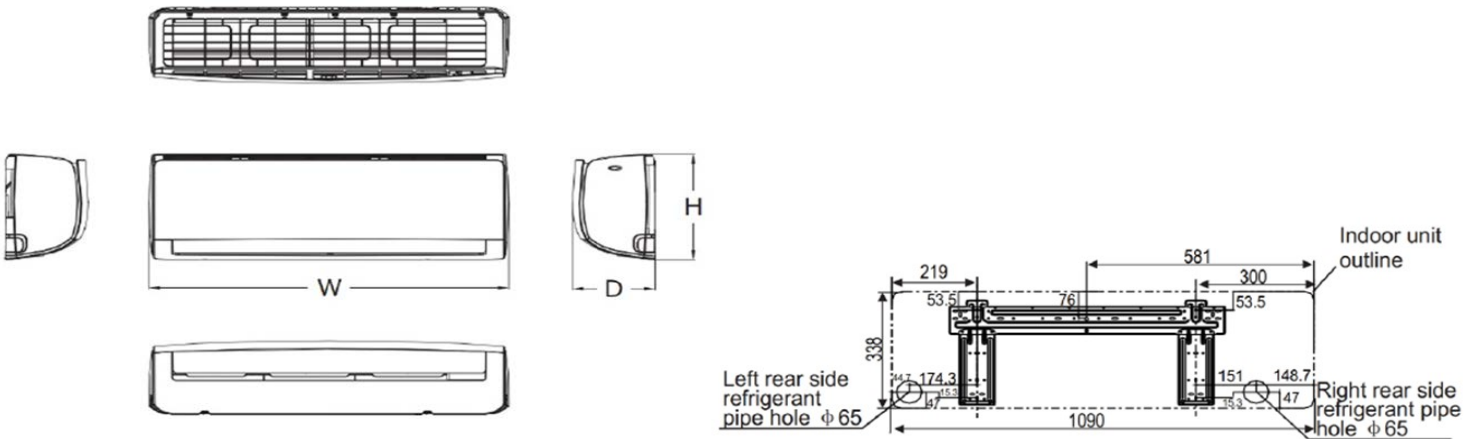

### OUTDOOR UNIT DIMENSIONS

Dimension(WxDxH)	inch	(40.55x16.14x31.89)
Packaging (WxDxH)	inch	(42.91x19.69x34.16)
Net/Gross weight	lbs.	141.1/153.2

### Midea America Corp.

5 Sylvan Way, Parsippany, NJ 07054  
P: (973) 539-5330 - F: (973) 539-5336  
[www.midea.com/us](http://www.midea.com/us)

Dimensions	Width	Depth	Height
Inches	42 7/8	9 1/4	13 2/8

Dimensions	Width	Width 1	Depth	Height	A	B
Inches	40 1/2	40 5/8	16 1/8	31 6/8	26 1/2	15 7/8