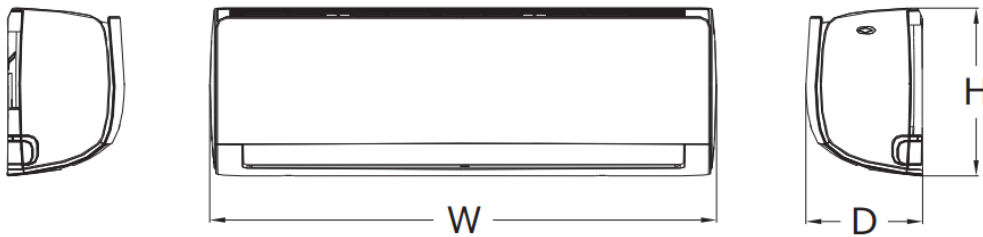

Premier Model	Width	Depth	Height
9,000 BTU <sub>(115V&amp;230V)</sub>	31.89" (810 mm)	7.87" (200 mm)	11.81" (300 mm)
12,000 BTU <sub>(115V&amp;230V)</sub>	31.89" (810 mm)	7.87" (200 mm)	11.81" (300 mm)
18,000 BTU	42.91" (1090 mm)	9.25" (235 mm)	13.31" (338 mm)
24,000 BTU	42.91" (1090 mm)	9.25" (235 mm)	13.31" (338 mm)
30,000 BTU	54.15" (1350 mm)	10.71" (272 mm)	14.37" (365 mm)
36,000 BTU	54.15" (1350 mm)	10.71" (272 mm)	14.37" (365 mm)